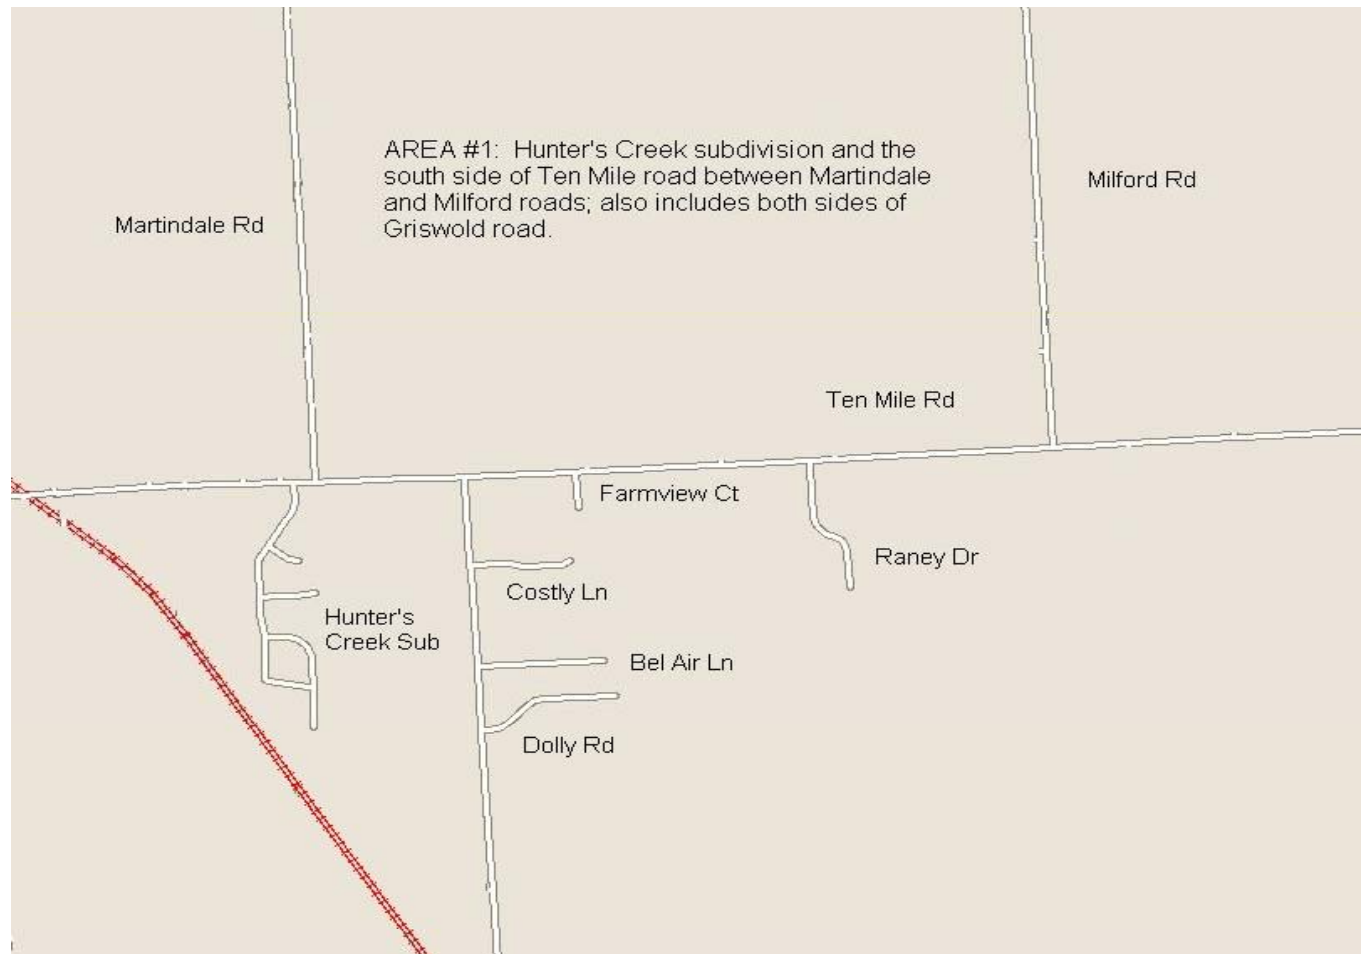

Below is the revised Hardy Redistricting Recommendation for the Board of Education based on the January 16, 2012 Regular Board Meeting. This recommendation will go for action at the February 6, 2012 Regular Board Meeting.

- Move Hunter's Creek and Area #1 (see Area #1 Map) in the Fall of 2012 into the Sayre Elementary boundary.
- Move Pinehurst and Area #2 (see Area #2 Map) in the Fall of 2012 into the Bartlett Elementary boundary.
- To allow for needed classrooms at Bartlett, move the ½ day school of choice kindergarten section and the Magnet Program to Salem Elementary beginning Fall of 2012.
- Hunter's Creek, Area #1, Pinehurst, and Area #2 current fourth graders will be allowed to stay at Hardy for fifth grade.

# AREA #1

# AREA #2